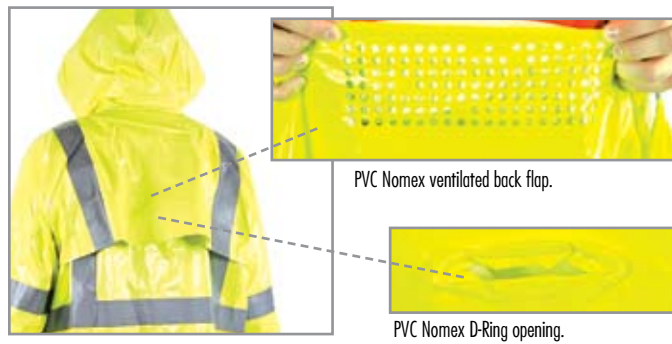

# ARC FLASH & FLAME RESISTANT RAIN SUIT

*Safety means always being ready,  
no matter what the conditions.*

Salisbury's Arc & Flame Resistant PVC Nomex® Rain Suit meets all requirements for arc flash protection rainwear standard ASTM F 1891. Orange suits have an ATPV rating of 9 cal/cm<sup>2</sup> while the yellow suits have an ATPV rating of 7 cal/cm<sup>2</sup>. The jacket includes a collar hood, back vent with D-Ring opening, zipper front, two patch pockets with hook and pile flaps and 3M™ Scotchlite™ reflective trim. The pants include a snap fly front, deluxe suspenders system with quick release hardware and slide adjusters, hook and pile cuff adjusters and 3M™ Scotchlite™ reflective trim. The jackets and pants are available in either florescent yellow or florescent orange, PVC Nomex® and meet Class 3 ANSI/ISEA 107-2004 standards.

PVC Nomex available in florescent orange or yellow.

Cat. No.	Description	Sizes
NRJ-O	Orange, PVC Nomex Jacket, 9 cal/cm <sup>2</sup>	S, M, L, XL, 2XL, 3XL**
NRP-O	Orange, PVC Nomex Pants, 9 cal/cm <sup>2</sup>	S, M, L, XL, 2XL, 3XL**
NRJ-Y	Yellow, PVC Nomex Jacket, 7 cal/cm <sup>2</sup>	S, M, L, XL, 2XL, 3XL**
NRP-Y	Yellow, PVC Nomex Pants, 7 cal/cm <sup>2</sup>	S, M, L, XL, 2XL, 3XL**

\*\*Other sizes are available, contact factory or local Salisbury representative for availability.

Salisbury's NEW Arc Resistant PVC Nomex® Economy Rain Suit complies with current ASTM 1891 and is available in yellow material. The ATPV rating is 12 cal/cm<sup>2</sup>. This jacket features a draw string attached hood and snap front. The pants feature adjustable buckle suspenders and snap fly front.